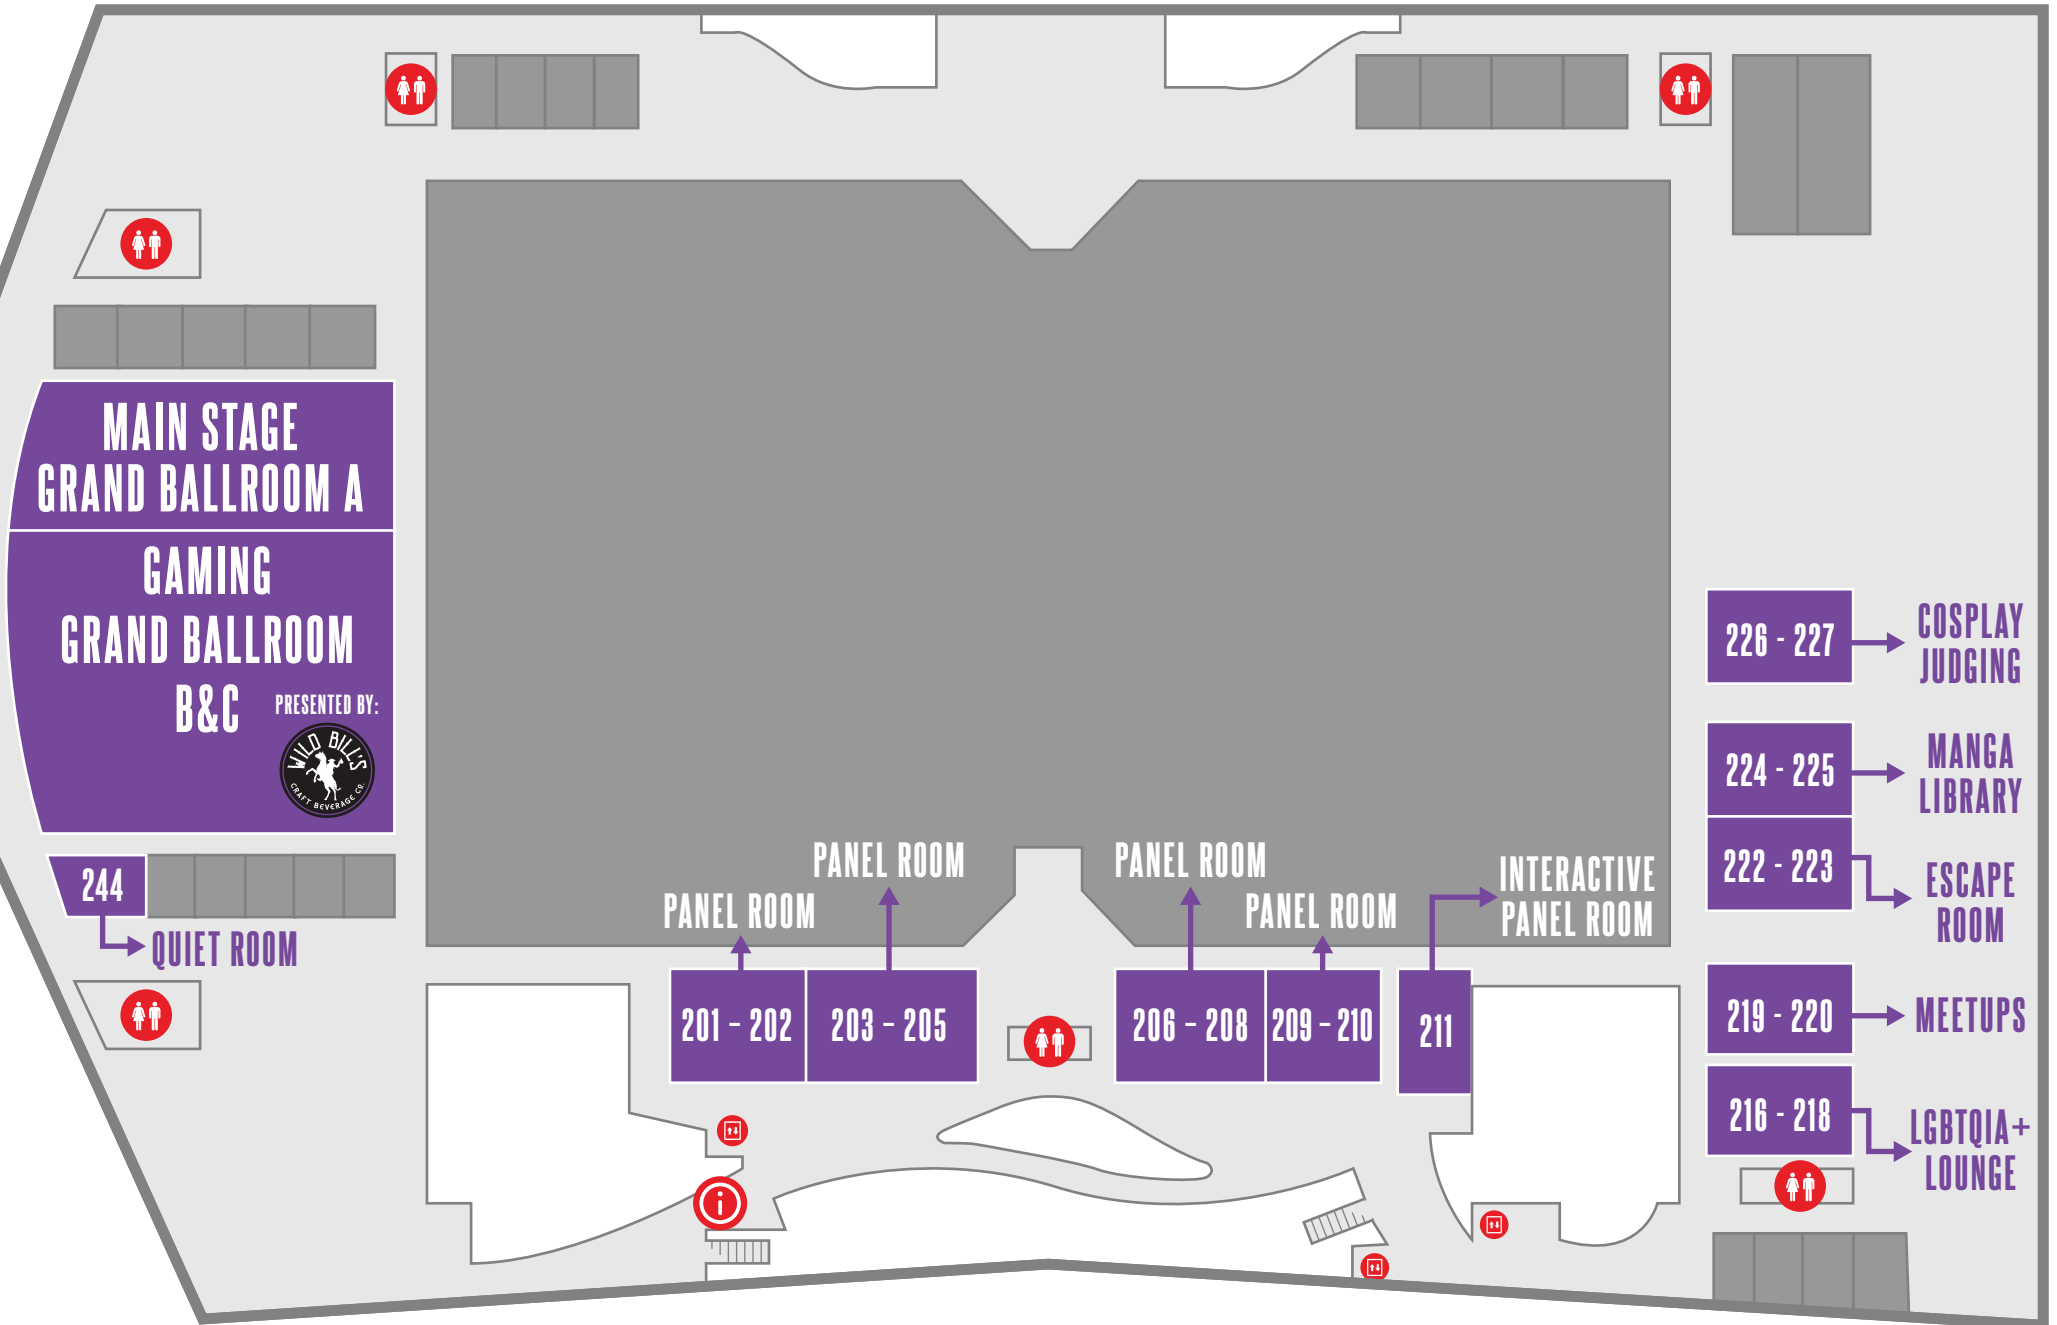

# LEVEL 2

**MAIN STAGE  
GRAND BALLROOM A**

**GAMING  
GRAND BALLROOM**

**B&C** PRESENTED BY:  
**WILD BULL'S**  
CRAFT BEVERAGES CO.

244

QUIET ROOM

PANEL ROOM  
PANEL ROOM

201 - 202

203 - 205

PANEL ROOM  
PANEL ROOM

206 - 208

209 - 210

211

INTERACTIVE  
PANEL ROOM

226 - 227

COSPLAY  
JUDGING

224 - 225

MANGA  
LIBRARY

222 - 223

ESCAPE  
ROOM

219 - 220

MEETUPS

216 - 218

LGBTQIA+  
LOUNGE